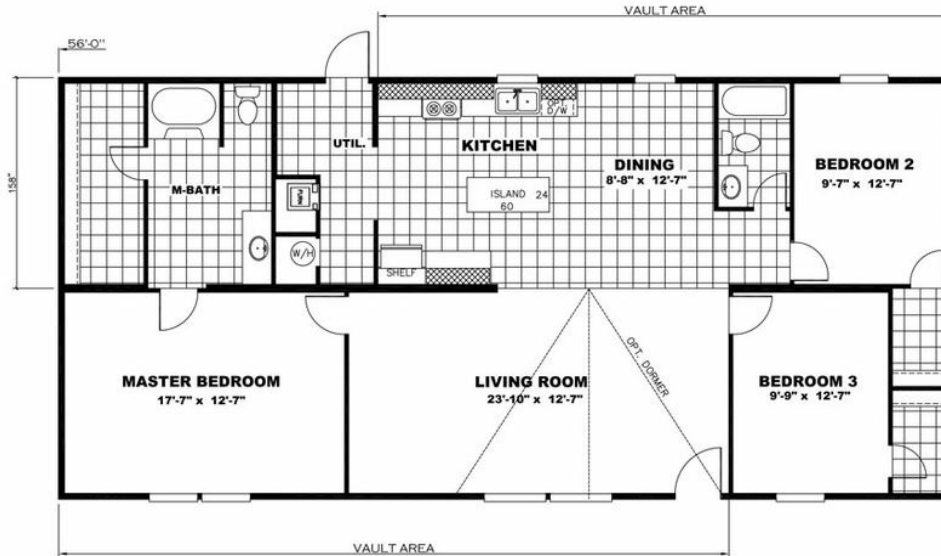

The Thrill at Walzem Park (Move in ready)

Model number: 97TRU28563RH18

3 beds • 2 baths • 1568 sq.ft. • 28' width • 56' depth

Our home building facilities invest in continuous product and process improvements. Plans, dimensions, features, materials, specifications and availability are subject to change without notice or obligation. Renderings and floor plans are representative likenesses of our homes and may differ from the actual homes. We invite you to tour a Home Center near you and inspect the highest value in quality housing available or call (210) 654-7999 to speak with a Home Consultant. Copyright 2017, CMH. All rights reserved.

<https://www.claytonhomessa.com>

CLAYTON HOMES-SAN ANTONIO

2272 AUSTIN HIGHWAY
SAN ANTONIO, TX 78218

Monday - Thursday: 9am to 6pm
Friday: 9am to 6pm
Saturday: 9am to 5pm
Sunday: Closed

(210) 654-7999